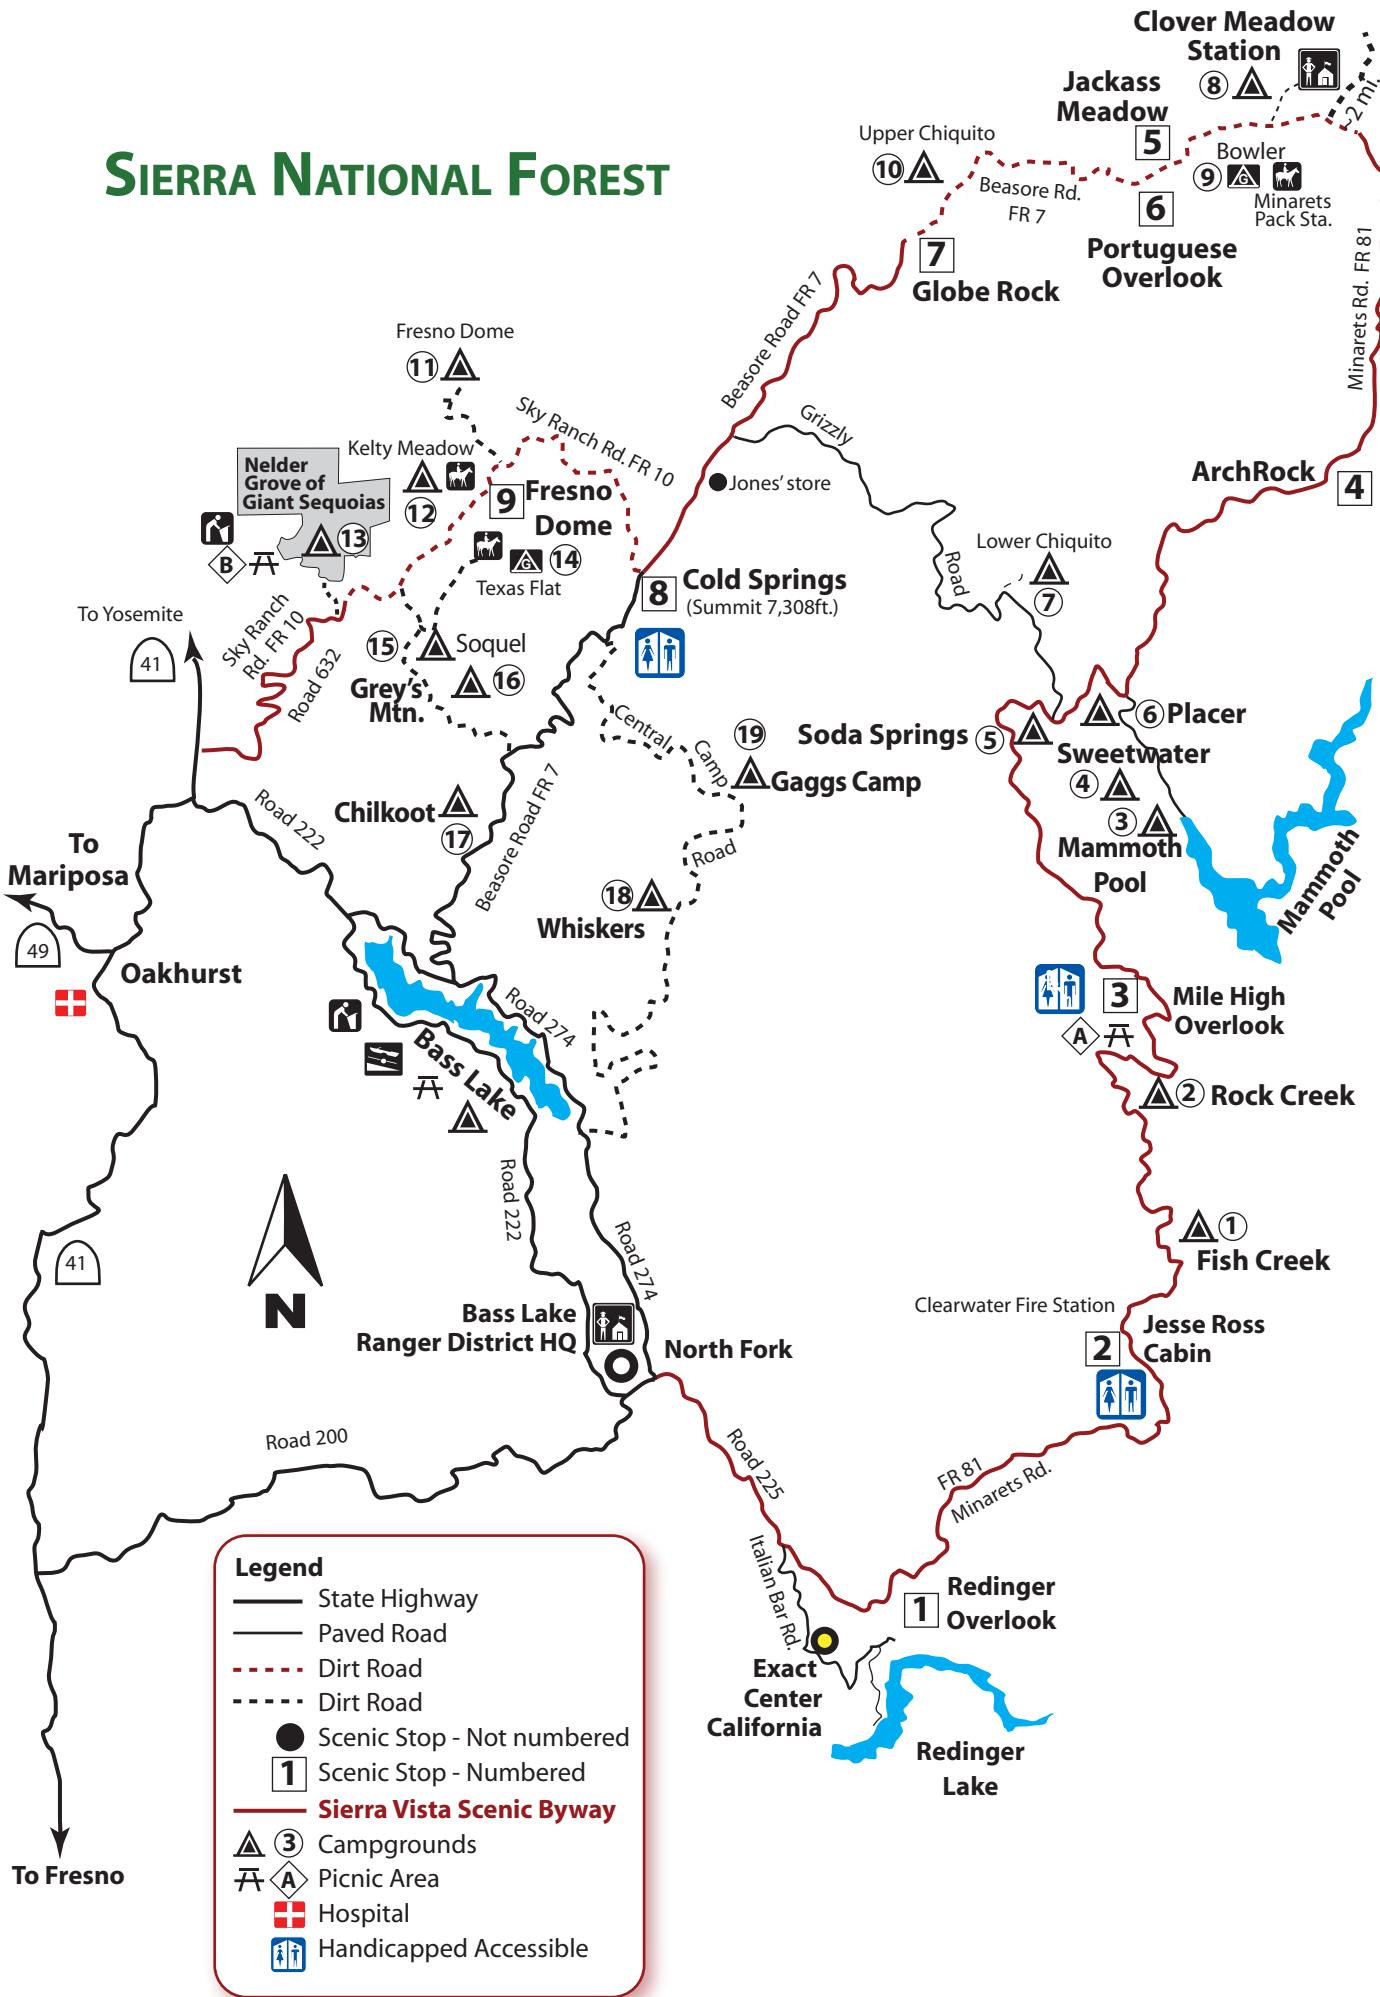

# SIERRA NATIONAL FOREST

**Legend**

- State Highway
- Paved Road
- - - - - Dirt Road
- - - - - Dirt Road
- Scenic Stop - Not numbered
- 1 Scenic Stop - Numbered
- **Sierra Vista Scenic Byway**
- ▲ 3 Campgrounds
- ⌘ A Picnic Area
- ⊕ Hospital
- ♿ Handicapped Accessible